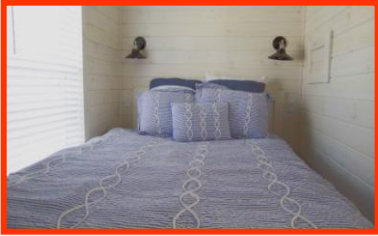

Cottage 328: Full service cottage in Eden

- 1 queen bed in a separate bedroom with sheets, blanket, and 2 pillows
- 2 twin beds in a bunk room with sheets, blanket, and 2 pillows

- 1 sleeper sofa with a full size mattress; sheets, blankets, and pillows will be supplied (with advance notice)
- Dining room with dining table and 4 chairs

- Kitchen with a 2 burner stove, microwave, refrigerator, and coffee maker; pots and pans, dishes, glassware, cutlery, kitchen utensils, and dish soap and sponge are provided.

- Bathroom with a toilet, vanity, and bath/shower; 4 bath towels and face cloths are provided and refreshed after 7 days. 2 rolls of toilet paper are supplied. Guests should bring own soap and shampoo.
- Porch, picnic table, and fire pit