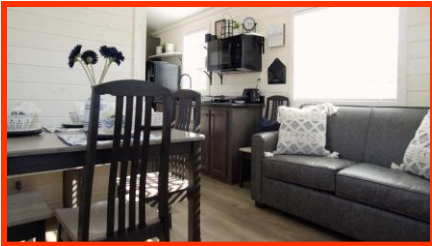

Cottage 328: Full service cottage in Eden

- 1 queen bed in a separate bedroom with sheets, blanket, and 2 pillows
- 2 twin beds in a bunk room with sheets, blanket, and 2 pillows

- 1 sleeper sofa with a full size mattress; sheets, blankets, and pillows will be supplied (with advance notice)
- Dining room with dining table and 4 chairs

- Kitchen with a 2 burner stove, microwave, refrigerator, and coffee maker; pots and pans, dishes, glassware, cutlery, kitchen utensils, and dish soap and sponge are provided.

- Bathroom with a toilet, vanity, and bath/shower; 4 bath towels and face cloths are provided and refreshed after 7 days. 2 rolls of toilet paper are supplied. Guests should bring own soap and shampoo.
- Porch, picnic table, and fire pit