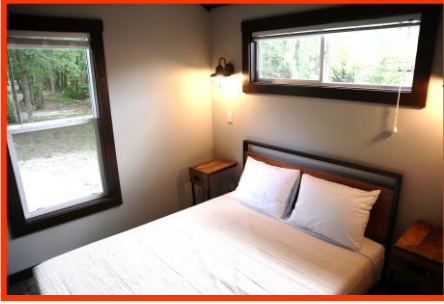

Cottage 1165: Serene Splendor

Master bedroom with queen bed with separate reading lamps in a separate bedroom

Two closets and chest of drawers, ceiling fan, and 110/usb outlets

Bunk bed with 2 twin beds, each with own reading lamp, in long hallway

Bathroom with a toilet, vanity, and bath/shower; 4 bath towels and face cloths are provided and refreshed after 7 days. 2 rolls of toilet paper are supplied.

Porch, picnic table, and fire pit outside!

Rates