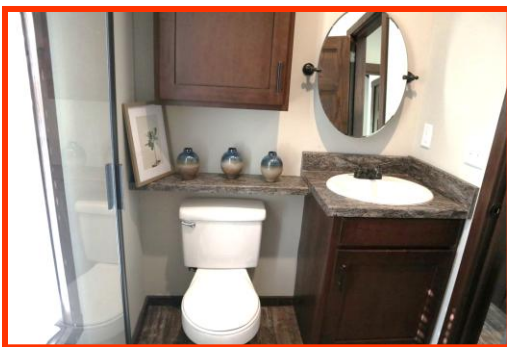

Cottage 1165: Serene Splendor

Master bedroom with queen bed with separate reading lamps in a separate bedroom

Two closets and chest of drawers, ceiling fan, and 110/usb outlets

Bunk bed with 2 twin beds, each with own reading lamp, in long hallway

Sleeper sofa with full-sized bed and ottoman (sheets, blankets, and pillows with advance notice)

Kitchen with 4-burner gas range, oven, microwave, deep sink, full fridge, and pantry; silverware, cooking utensils, cutting board, plates & bowls, pots & pans, and glasses & mugs provided. Dining room with dining table and 4 chairs

Bathroom with a toilet, vanity, and bath/shower; 4 bath towels and face cloths are provided and refreshed after 7 days. 2 rolls of toilet paper are supplied.

Porch, picnic table, and fire pit outside!

Rates